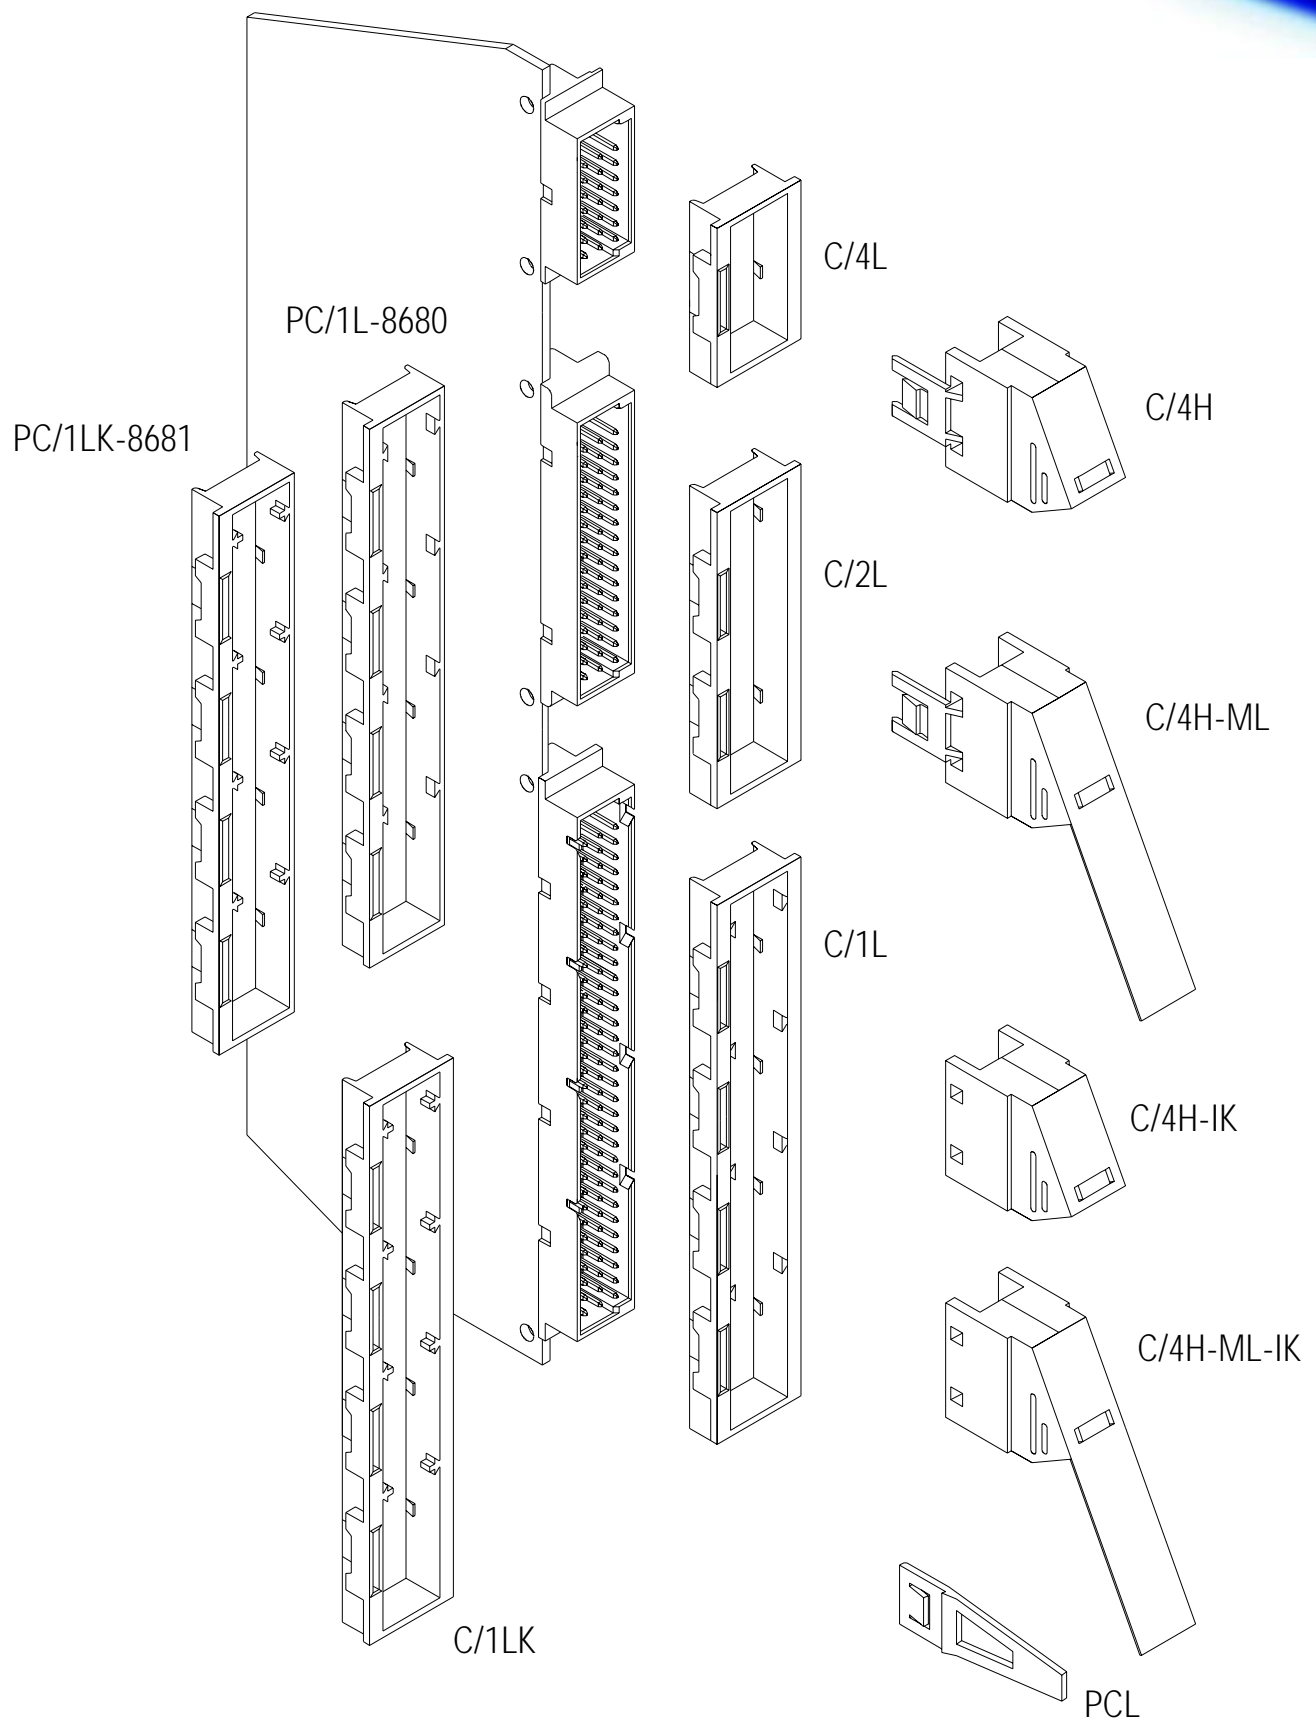

LOCKING FRAMES

LOCKING FRAMES

Locking frames for backpanel shrouds and male connectors

Ordering Code

C/1L

C/1LK

with coding

PC/1L-8680

PC/1LK-8681

with coding

C/2L

C/2LK

with coding

C/4L

Material

Glass fiber filled polyester