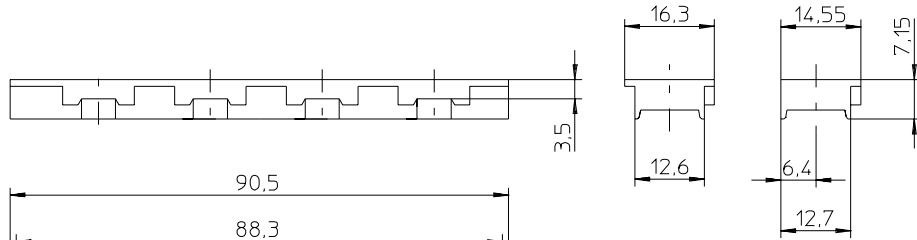

LOCKING FRAMES

LOCKING FRAMES

Locking frames for backpanel shrouds and male connectors

Ordering Code

C/1L

C/1LK

with coding

PC/1L-8680

PC/1LK-8681

with coding

C/2L

C/2LK

with coding

C/4L

Material

Glass fiber filled polyester