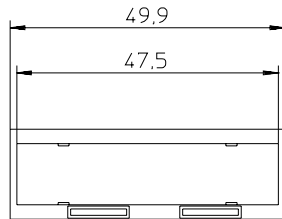

LOCKING FRAMES

LOCKING FRAMES

Locking frames for backpanel shrouds and male connectors

Ordering Code

C/1L

C/1LK

with coding

PC/1L-8680

PC/1LK-8681

with coding

C/2L

C/2LK

with coding

C/4L

Material

Glass fiber filled polyester