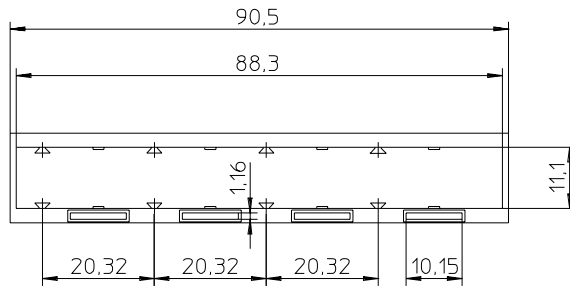

LOCKING FRAMES

LOCKING FRAMES

Locking frames for backpanel shrouds and male connectors

Ordering Code

C/1L

C/1LK

with coding

PC/1L-8680

PC/1LK-8681

with coding

C/2L

C/2LK

with coding

C/4L

Material

Glass fiber filled polyester