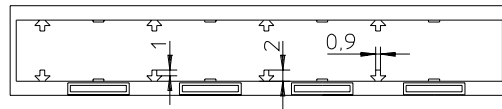

LOCKING FRAMES

LOCKING FRAMES

Locking frames for backpanel shrouds and male connectors

Ordering Code

C/1L

C/1LK

with coding

PC/1L-8680

PC/1LK-8681

with coding

C/2L

C/2LK

with coding

C/4L

Material

Glass fiber filled polyester